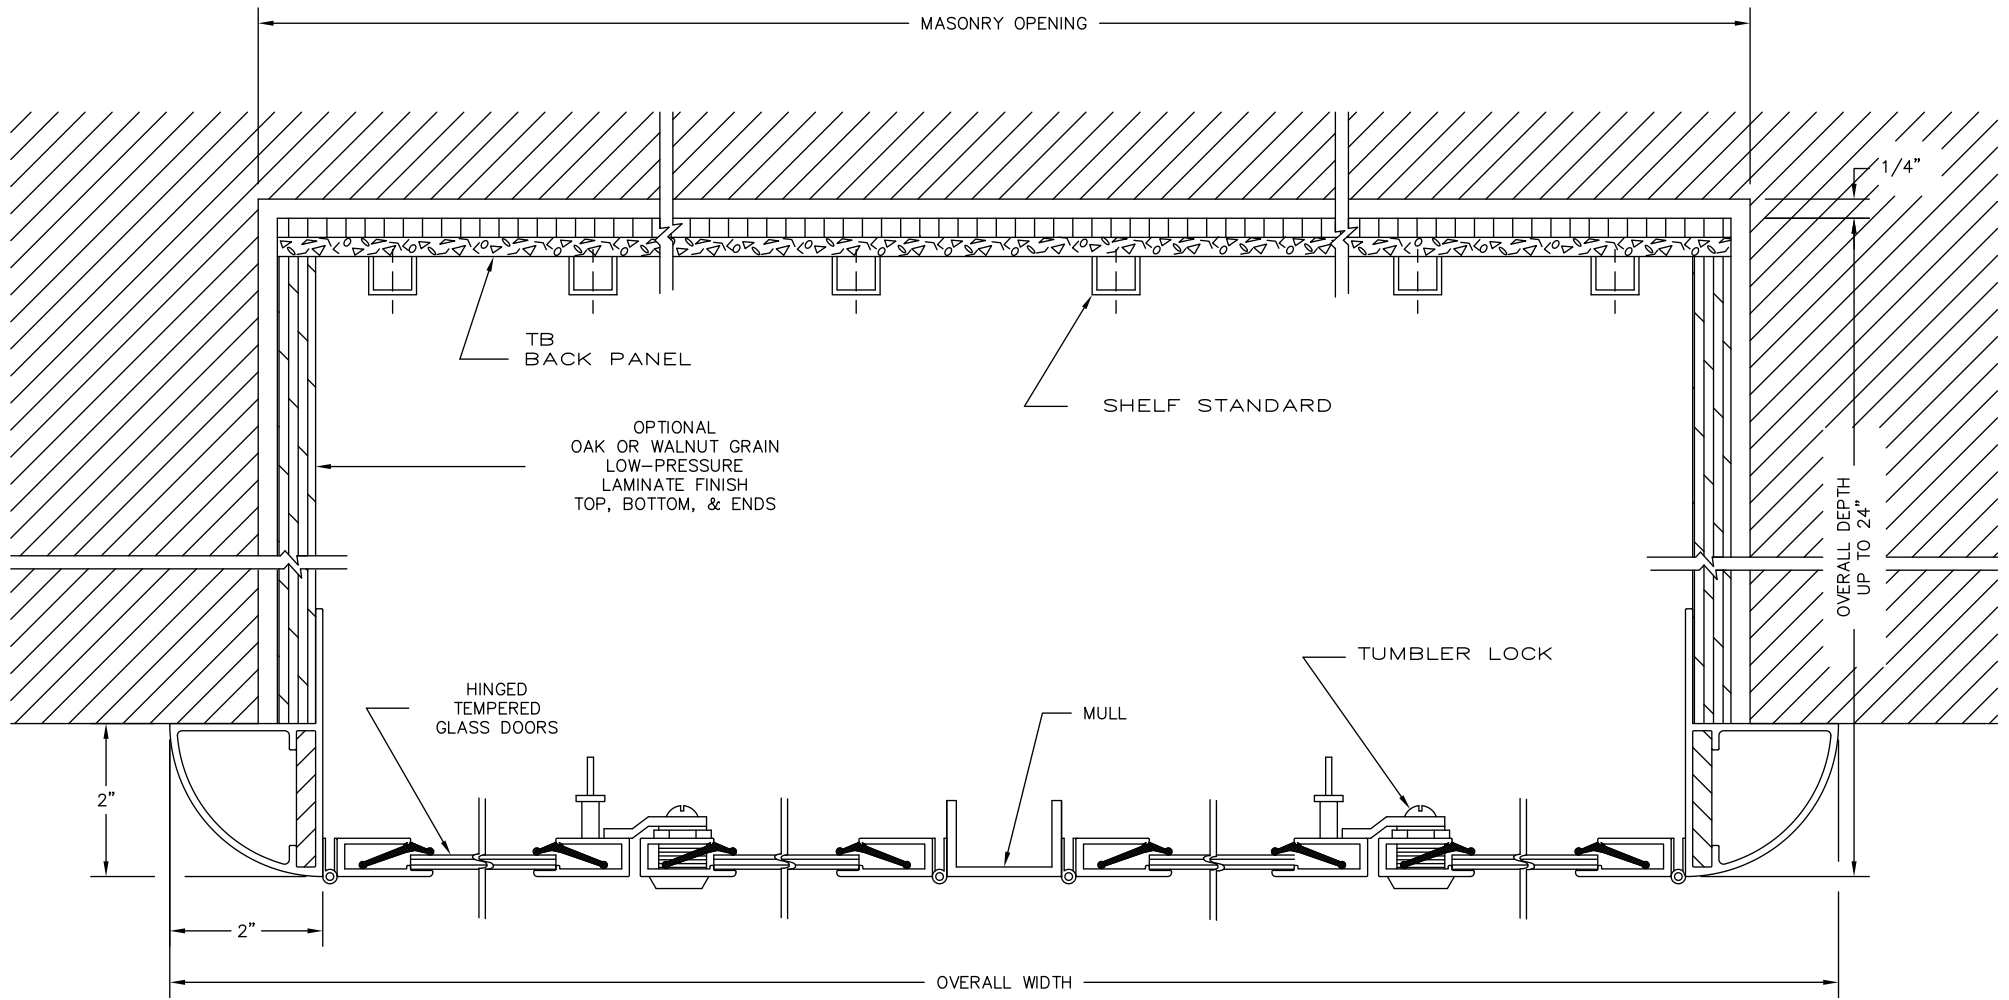

CLARIDGE 1370 SERIES  
 DISPLAY CASE WITH  
 HINGED DOORS

SECTION "AA"

NO.	O.A. SIZE H-W	MASONRY OPENING SIZE OPENING SIZE	NO. SLIDING DOORS
1372H	4'X4'	45 3/4" X 45 3/4"	1 PAIR
1373H	4'X6'	45 3/4" X 69 3/4"	1 PAIR
1374H	4'X8'	45 3/4" X 93 3/4"	2 PAIR
1375H	4'X10'	45 3/4" X 117 3/4"	2 PAIR
1376H	4'X12'	45 3/4" X 141 3/4"	3 PAIR
1378H	4'X16'	45 3/4" X 189 3/4"	3 PAIR

SECTION "B"

SECTION "C"

SECTION "D"

SECTION "C"

SECTION "E"