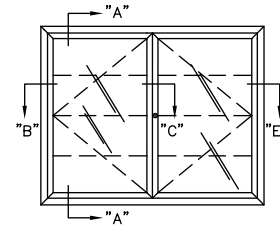

CLARIDGE 1370 SERIES  
 DISPLAY CASE WITH  
 HINGED DOORS

SECTION "AA"

NO.	O.A. SIZE H-W	MASONRY OPENING SIZE OPENING SIZE	NO. SLIDING DOORS
1372H	4'X4'	45 3/4" X 45 3/4"	1 PAIR
1373H	4'X6'	45 3/4" X 69 3/4"	1 PAIR
1374H	4'X8'	45 3/4" X 93 3/4"	2 PAIR
1375H	4'X10'	45 3/4" X 117 3/4"	2 PAIR
1376H	4'X12'	45 3/4" X 141 3/4"	3 PAIR
1378H	4'X16'	45 3/4" X 189 3/4"	3 PAIR

SECTION "B"

SECTION "C"

SECTION "D"

SECTION "C"

SECTION "E"