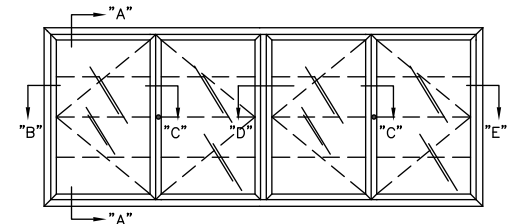

CLARIDGE 1370 SERIES  
 DISPLAY CASE WITH  
 HINGED DOORS

SECTION "AA"

NO.	O.A. SIZE H-W	MASONRY OPENING SIZE OPENING SIZE	NO. SLIDING DOORS
1372H	4'X4'	45 3/4" X 45 3/4"	1 PAIR
1373H	4'X6'	45 3/4" X 69 3/4"	1 PAIR
1374H	4'X8'	45 3/4" X 93 3/4"	2 PAIR
1375H	4'X10'	45 3/4" X 117 3/4"	2 PAIR
1376H	4'X12'	45 3/4" X 141 3/4"	3 PAIR
1378H	4'X16'	45 3/4" X 189 3/4"	3 PAIR

SECTION "B"

SECTION "C"

SECTION "D"

SECTION "C"

SECTION "E"