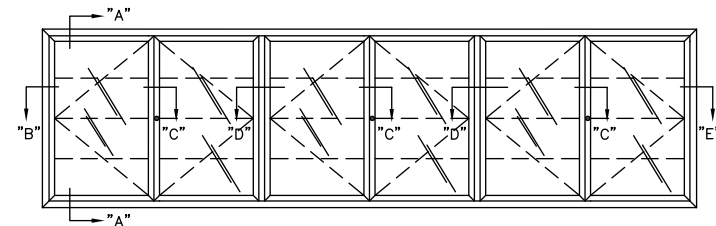

CLARIDGE 1370 SERIES  
 DISPLAY CASE WITH  
 HINGED DOORS

SECTION "AA"

NO.	O.A. SIZE H-W	MASONRY OPENING SIZE OPENING SIZE	NO. SLIDING DOORS
1372H	4'X4'	45 3/4" X 45 3/4"	1 PAIR
1373H	4'X6'	45 3/4" X 69 3/4"	1 PAIR
1374H	4'X8'	45 3/4" X 93 3/4"	2 PAIR
1375H	4'X10'	45 3/4" X 117 3/4"	2 PAIR
1376H	4'X12'	45 3/4" X 141 3/4"	3 PAIR
1378H	4'X16'	45 3/4" X 189 3/4"	3 PAIR

SECTION "B"

SECTION "C"

SECTION "D"

SECTION "C"

SECTION "E"