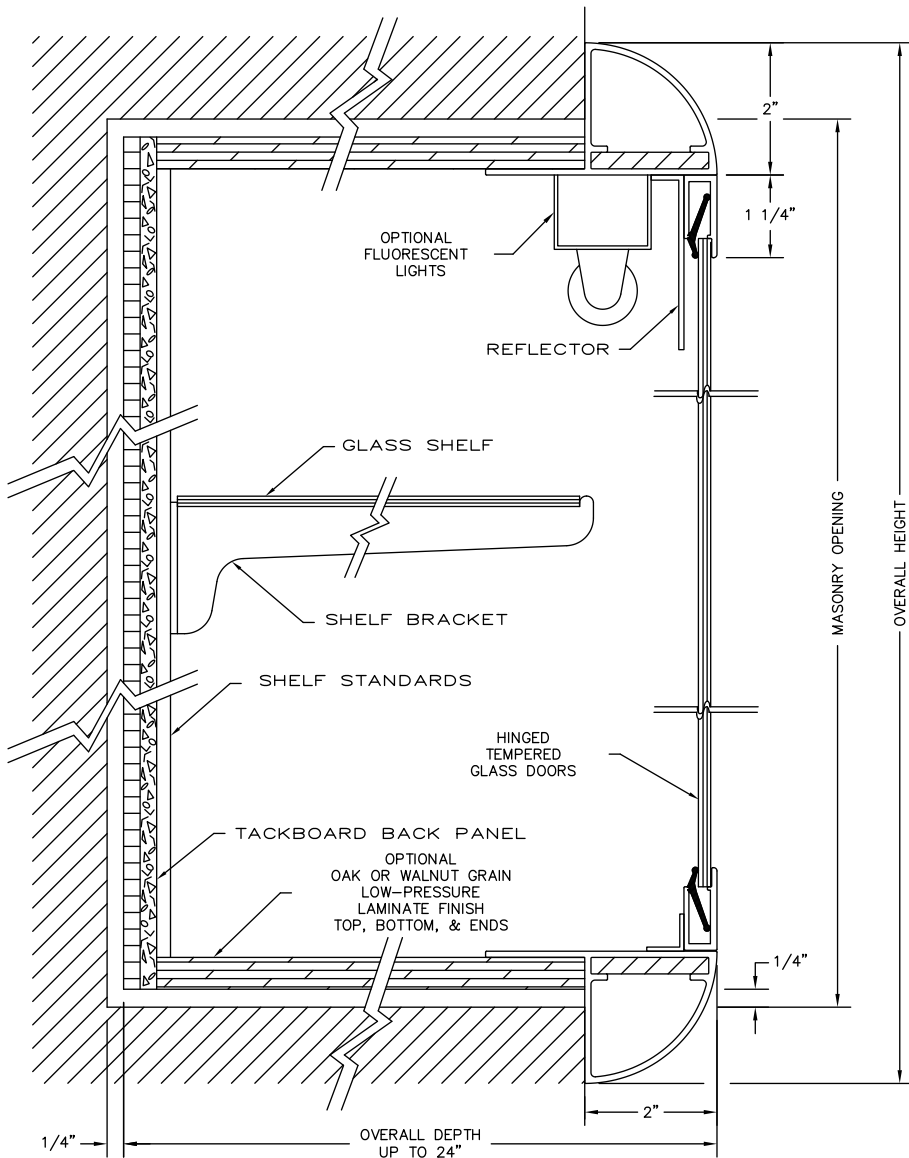

CLARIDGE 1370 SERIES  
 DISPLAY CASE WITH  
 HINGED DOORS

SECTION "AA"

NO.	O.A. SIZE H-W	MASONRY OPENING SIZE OPENING SIZE	NO. SLIDING DOORS
1372H	4'X4'	45 3/4" X 45 3/4"	1 PAIR
1373H	4'X6'	45 3/4" X 69 3/4"	1 PAIR
1374H	4'X8'	45 3/4" X 93 3/4"	2 PAIR
1375H	4'X10'	45 3/4" X 117 3/4"	2 PAIR
1376H	4'X12'	45 3/4" X 141 3/4"	3 PAIR
1378H	4'X16'	45 3/4" X 189 3/4"	3 PAIR

SECTION "B"

SECTION "C"

SECTION "D"

SECTION "C"

SECTION "E"