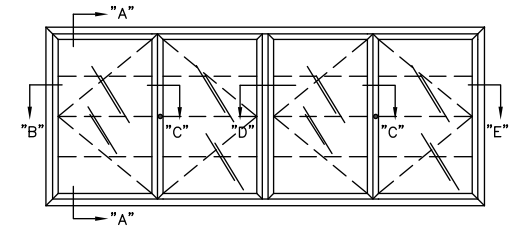

# CLARIDGE 370 SERIES DISPLAY CASE WITH HINGED DOORS

NO.	O. A. SIZE H-W	MASONRY OPENING SIZE OPENING SIZE	NO. HINGED DOORS
372H	4'X4'	44-5/16" X 44-5/16"	1 PAIR
373H	4'X6'	44-5/16" X 68-5/16"	1 PAIR
374H	4'X8'	44-5/16" X 92-5/16"	2 PAIR
375H	4'X10'	44-5/16" X 116-5/16"	2 PAIR
376H	4'X12'	44-5/16" X 140-5/16"	3 PAIR
378H	4'X16'	44-5/16" X 188-5/16"	3 PAIR