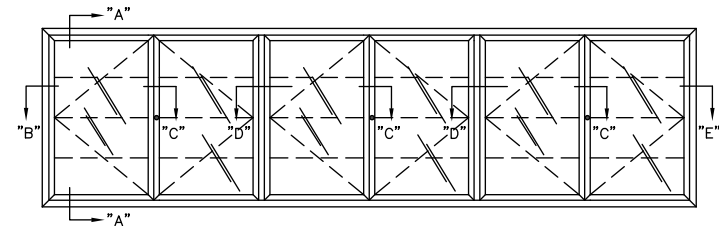

# CLARIDGE 370 SERIES DISPLAY CASE WITH HINGED DOORS

NO.	O. A. SIZE H-W	MASONRY OPENING SIZE OPENING SIZE	NO. HINGED DOORS
372H	4'X4'	44-5/16" X 44-5/16"	1 PAIR
373H	4'X6'	44-5/16" X 68-5/16"	1 PAIR
374H	4'X8'	44-5/16" X 92-5/16"	2 PAIR
375H	4'X10'	44-5/16" X 116-5/16"	2 PAIR
376H	4'X12'	44-5/16" X 140-5/16"	3 PAIR
378H	4'X16'	44-5/16" X 188-5/16"	3 PAIR