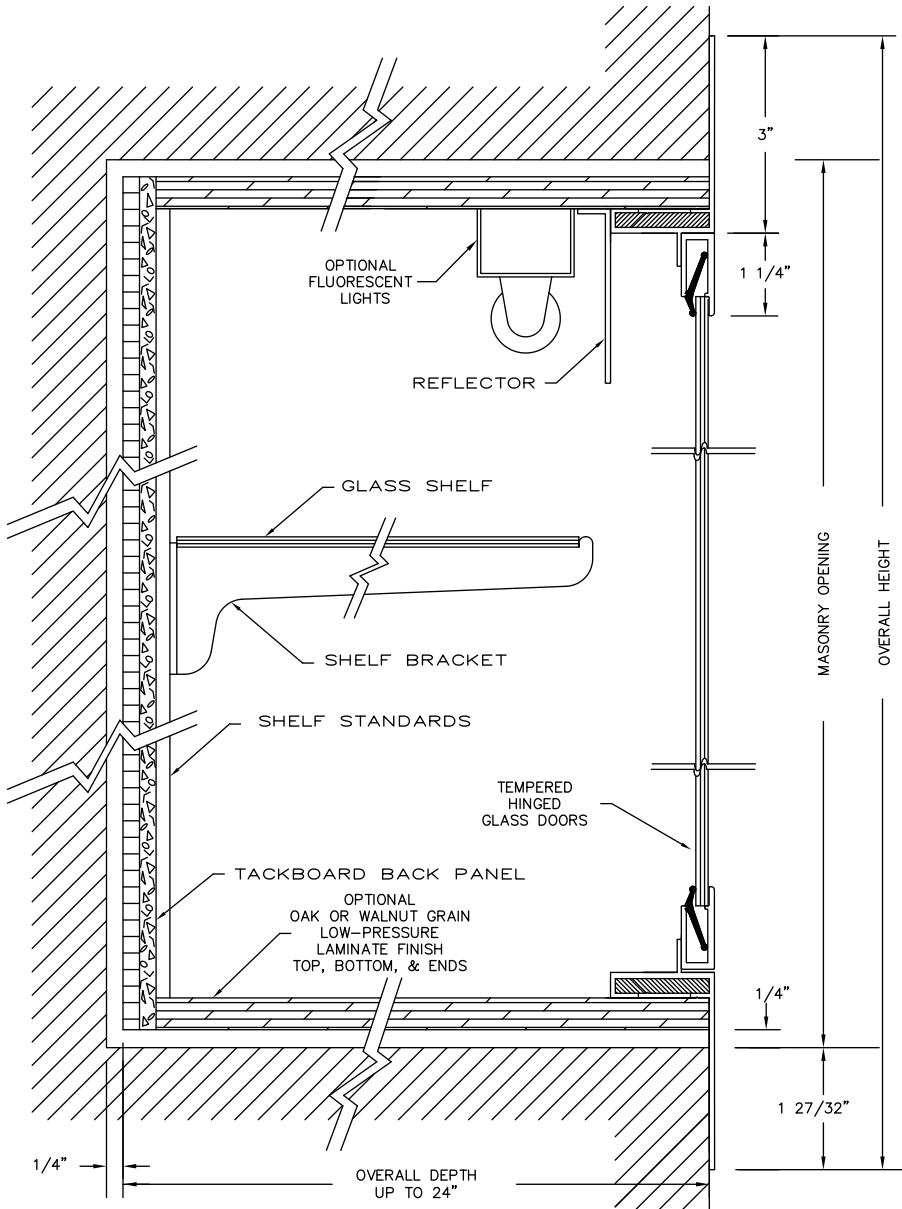

# CLARIDGE 370 SERIES DISPLAY CASE WITH HINGED DOORS

NO.	O. A. SIZE H-W	MASONRY OPENING SIZE OPENING SIZE	NO. HINGED DOORS
372H	4'X4'	44-5/16" X 44-5/16"	1 PAIR
373H	4'X6'	44-5/16" X 68-5/16"	1 PAIR
374H	4'X8'	44-5/16" X 92-5/16"	2 PAIR
375H	4'X10'	44-5/16" X 116-5/16"	2 PAIR
376H	4'X12'	44-5/16" X 140-5/16"	3 PAIR
378H	4'X16'	44-5/16" X 188-5/16"	3 PAIR