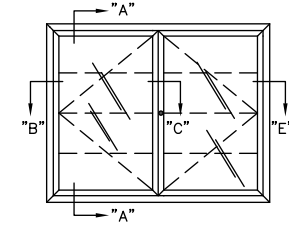

# CLARIDGE 370 SERIES DISPLAY CASE WITH HINGED DOORS

NO.	O. A. SIZE H-W	MASONRY OPENING SIZE OPENING SIZE	NO. HINGED DOORS
372H	4'X4'	44-5/16" X 44-5/16"	1 PAIR
373H	4'X6'	44-5/16" X 68-5/16"	1 PAIR
374H	4'X8'	44-5/16" X 92-5/16"	2 PAIR
375H	4'X10'	44-5/16" X 116-5/16"	2 PAIR
376H	4'X12'	44-5/16" X 140-5/16"	3 PAIR
378H	4'X16'	44-5/16" X 188-5/16"	3 PAIR