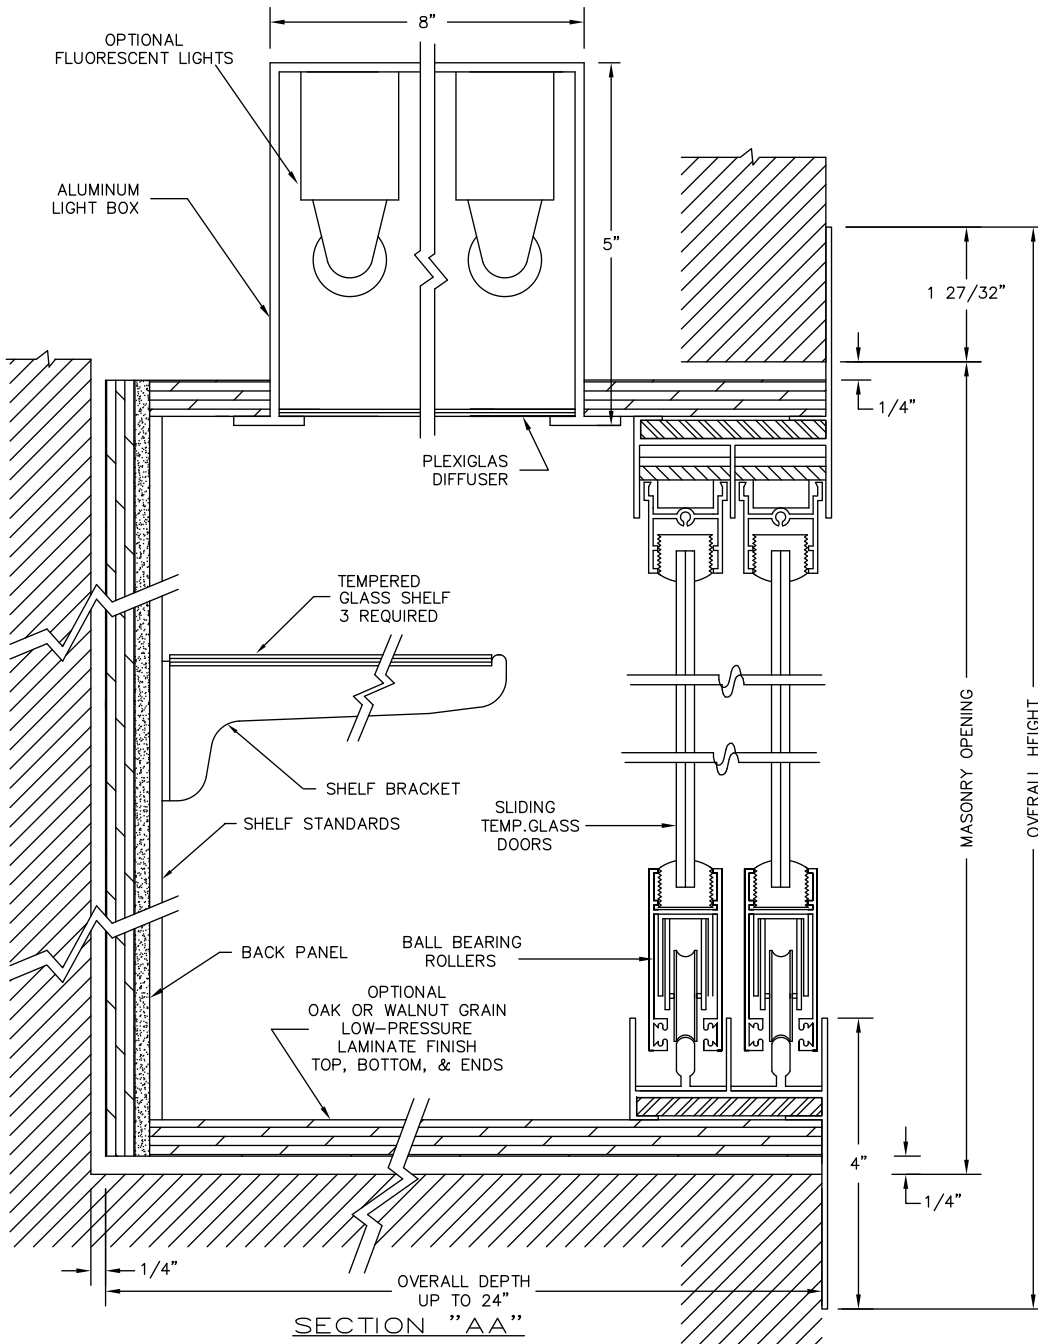

# CLARIDGE 390 SERIES DISPLAY CASE

NO.	O. A. SIZE H-W	NO. DOORS
394	6' X 6'	2
395	6' X 8'	2
396	6' X 10'	3
397	6' X 12'	4
398	6' X 14'	4
399	6' X 16'	4