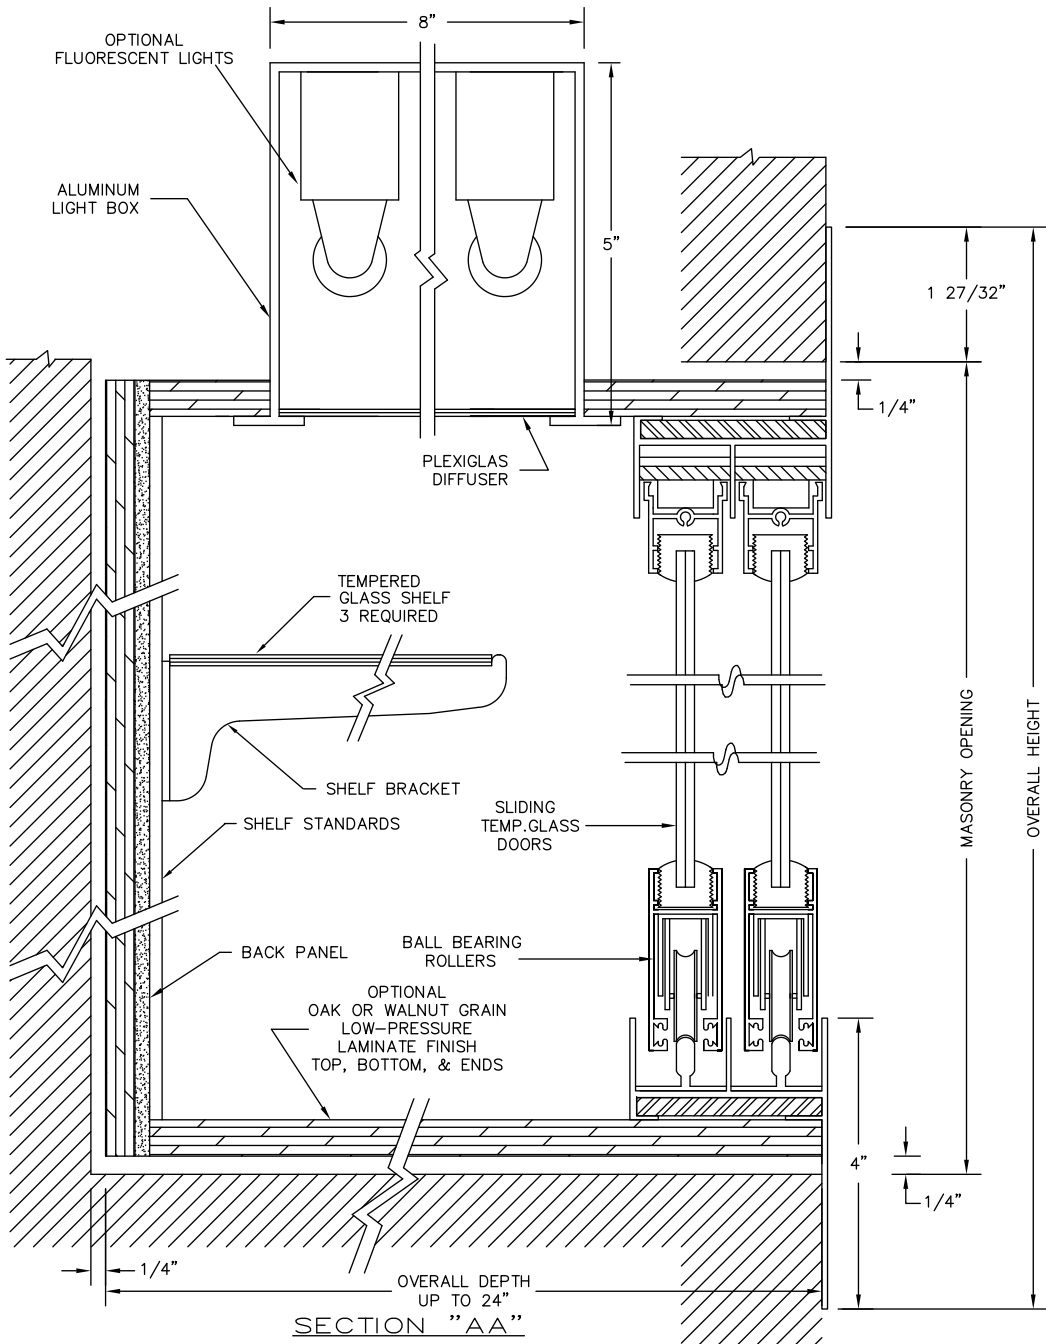

CLARIDGE 390 SERIES DISPLAY CASE

NO.	O. A. SIZE H-W	NO. DOORS
394	6' X 6'	2
395	6' X 8'	2
396	6' X 10'	3
397	6' X 12'	4
398	6' X 14'	4
399	6' X 16'	4