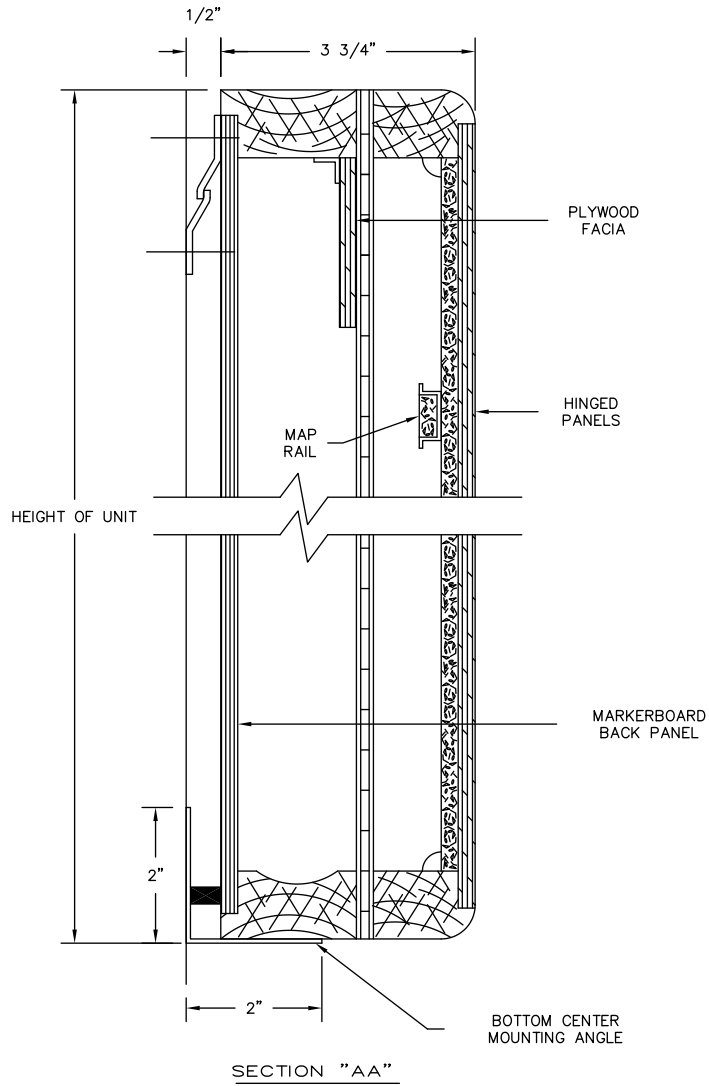

CLARIDGE CONTEMPORARY
STYLE WOOD CABINET
LECTURE UNITS

UNIT SHOWN OPEN

NO.	SIZE H-W	TYPE OF WOOD AND FINISH
508-4WN	4'X4'	WALNUT NATURAL LACQUER
508-4WO	4'X4'	WALNUT WITH OIL
508-6WN	4'X6'	WALNUT NATURAL LACQUER
508-6WO	4'X6'	WALNUT WITH OIL
509-4N	4'X4'	OAK NATURAL LACQUER
509-4M	4'X4'	OAK WITH MEDIUM
509-4D	4'X4'	OAK WITH DARK
509-6N	4'X6'	OAK NATURAL LACQUER
509-6M	4'X6'	OAK WITH MEDIUM
509-6D	4'X6'	OAK WITH DARK
512-4MN	4'X4'	MAHOGANY NATURAL LACQUER
512-4MS	4'X4'	MAHOGANY STAINED
512-6MN	4'X6'	MAHOGANY NATURAL LACQUER
512-6MS	4'X6'	MAHOGANY STAINED
516-4MA	4'X4'	MAPLE NATURAL LACQUER
516-6MA	4'X6'	MAPLE NATURAL LACQUER
517-4CH	4'X4'	CHERRY WITH STAIN
517-6CH	4'X6'	CHERRY WITH STAIN