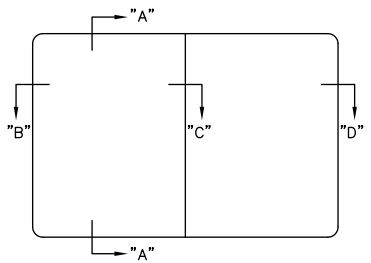

CLARIDGE CONTEMPORARY
STYLE WOOD CABINET
LECTURE UNITS

UNIT SHOWN OPEN

NO.	SIZE H-W	TYPE OF WOOD AND FINISH
508-4WN	4'X4'	WALNUT NATURAL LACQUER
508-4WO	4'X4'	WALNUT WITH OIL
508-6WN	4'X6'	WALNUT NATURAL LACQUER
508-6WO	4'X6'	WALNUT WITH OIL
509-4N	4'X4'	OAK NATURAL LACQUER
509-4M	4'X4'	OAK WITH MEDIUM
509-4D	4'X4'	OAK WITH DARK
509-6N	4'X6'	OAK NATURAL LACQUER
509-6M	4'X6'	OAK WITH MEDIUM
509-6D	4'X6'	OAK WITH DARK
512-4MN	4'X4'	MAHOGANY NATURAL LACQUER
512-4MS	4'X4'	MAHOGANY STAINED
512-6MN	4'X6'	MAHOGANY NATURAL LACQUER
512-6MS	4'X6'	MAHOGANY STAINED
516-4MA	4'X4'	MAPLE NATURAL LACQUER
516-6MA	4'X6'	MAPLE NATURAL LACQUER
517-4CH	4'X4'	CHERRY WITH STAIN
517-6CH	4'X6'	CHERRY WITH STAIN