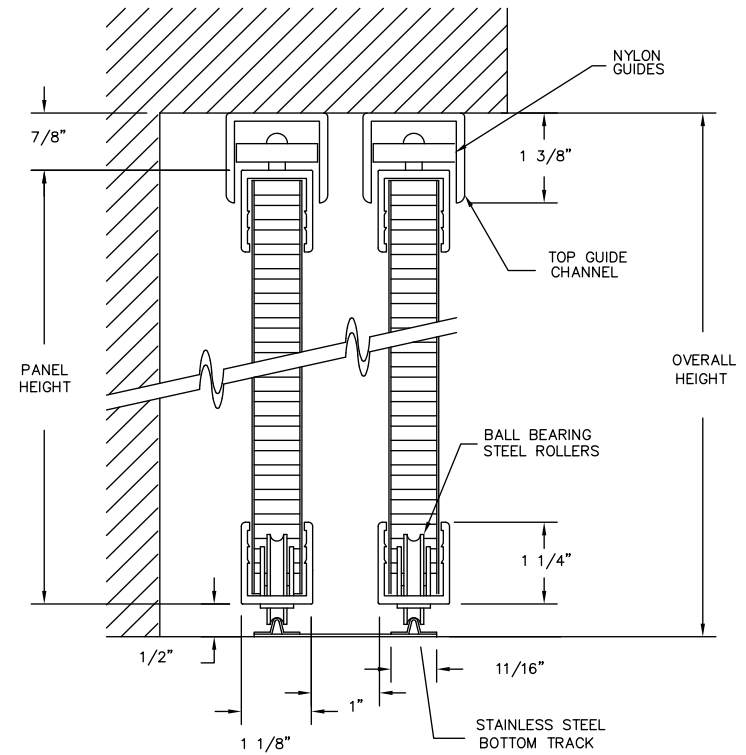

CLARIDGE HORIZONTAL SLIDING UNITS

TWO TRACK-END VIEW

TWO MOUNTED PANELS WITHOUT HOUSING

PANEL THICKNESS FOR TOP AND BOTTOM MOUNTED PANELS IS APPROX. 7/8".

OPTIONAL BOTTOM MOUNTED PANELS WITHOUT HOUSING