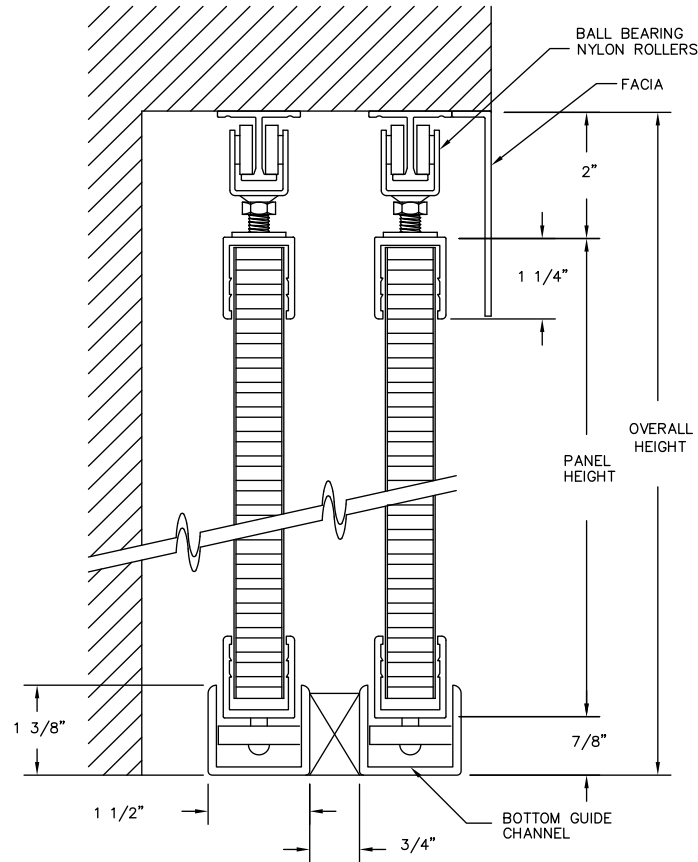

CLARIDGE HORIZONTAL SLIDING UNITS

TWO TRACK-END VIEW

TWO MOUNTED PANELS WITHOUT HOUSING

PANEL THICKNESS FOR TOP AND BOTTOM MOUNTED PANELS IS APPROX. 7/8".

OPTIONAL BOTTOM MOUNTED PANELS WITHOUT HOUSING