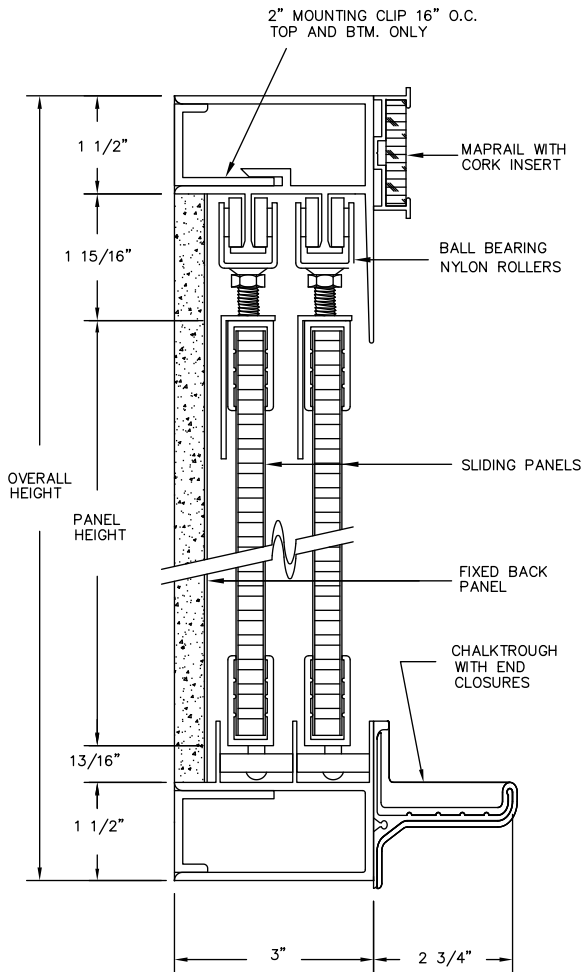

CLARIDGE HORIZONTAL SLIDING UNITS

TWO TRACK-END VIEW

TWO MOUNTED PANELS WITHOUT HOUSING

PANEL THICKNESS FOR TOP AND BOTTOM MOUNTED PANELS IS APPROX. 7/8".

OPTIONAL BOTTOM MOUNTED PANELS WITHOUT HOUSING