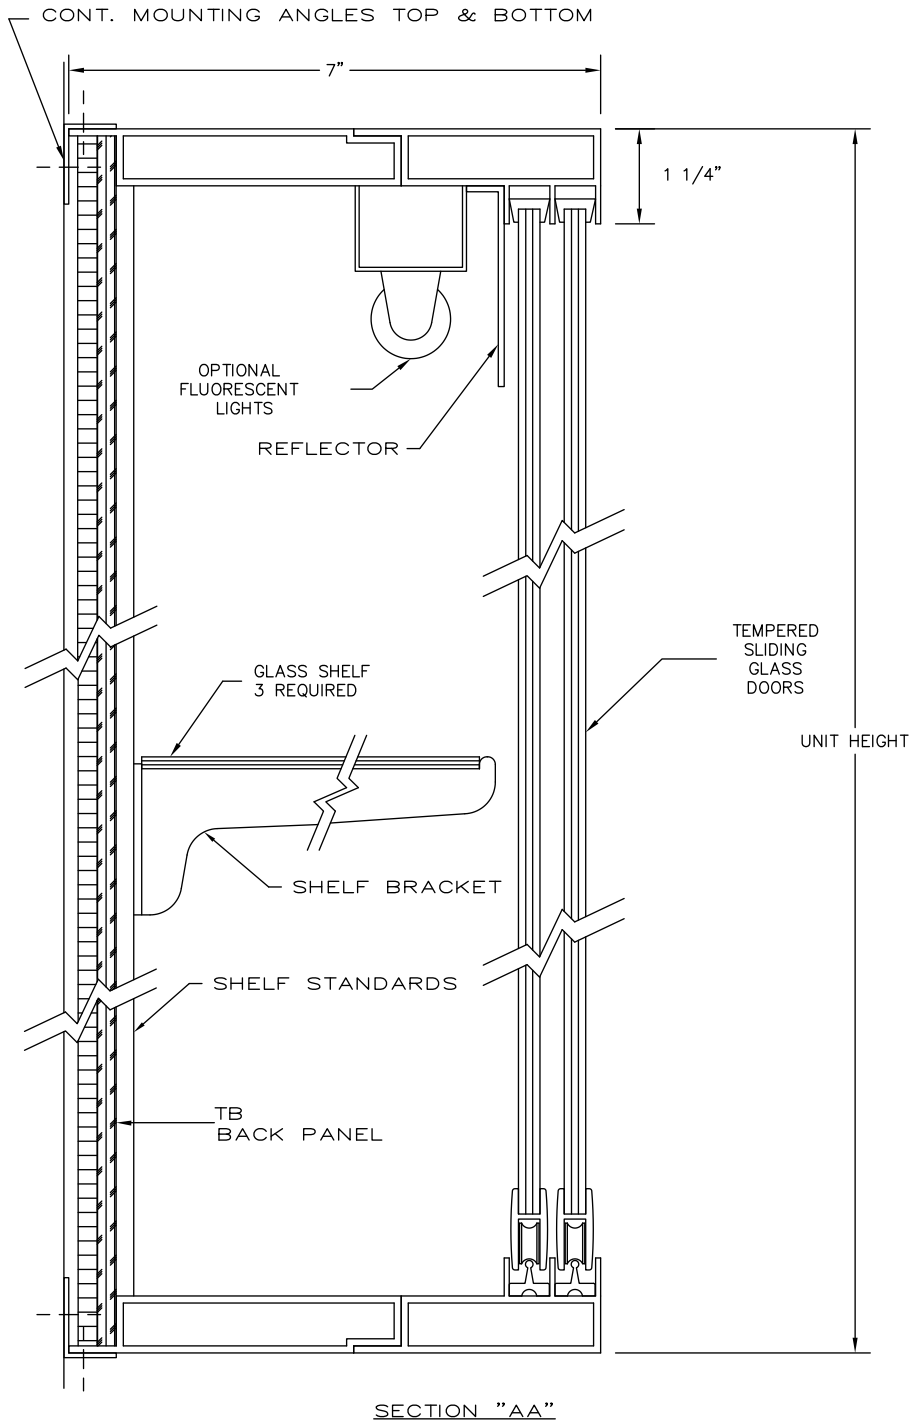

CLARIDGE IMPERIAL SERIES DISPLAY CASE

NO.	SIZE H-W	NO. SHELVES	SHELF WIDTH
462	3' X 4'	2	4"
462D	4' X 5'	3	4"
462E	4' X 6'	3	4"

SECTION "B"

SECTION "C"

SECTION "D"