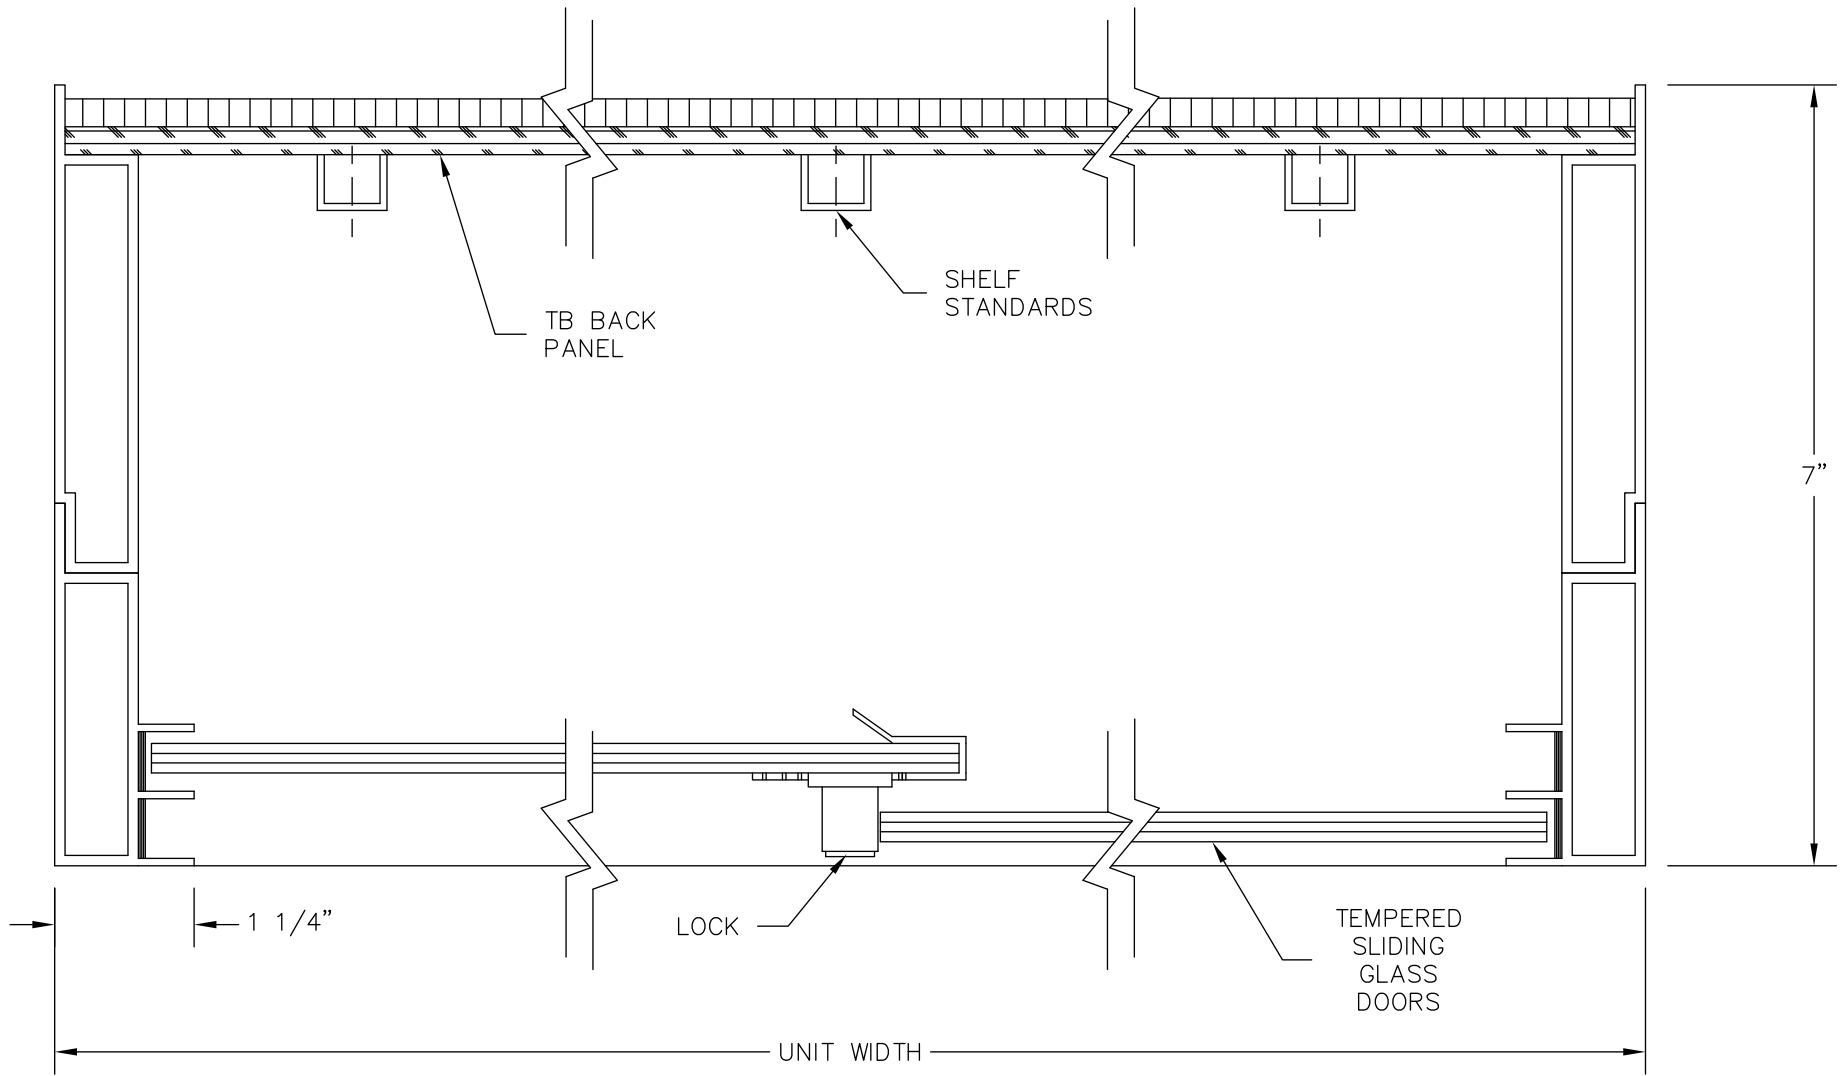

CLARIDGE IMPERIAL SERIES DISPLAY CASE

NO.	SIZE H-W	NO. SHELVES	SHELF WIDTH
462	3' X 4'	2	4"
462D	4' X 5'	3	4"
462E	4' X 6'	3	4"

SECTION "B"

SECTION "C"

SECTION "D"