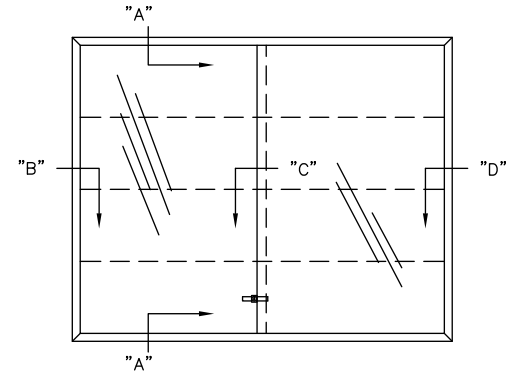

CLARIDGE IMPERIAL SERIES DISPLAY CASE

NO.	SIZE H-W	NO. SHELVES	SHELF WIDTH
462	3' X 4'	2	4"
462D	4' X 5'	3	4"
462E	4' X 6'	3	4"

SECTION "B"

SECTION "C"

SECTION "D"