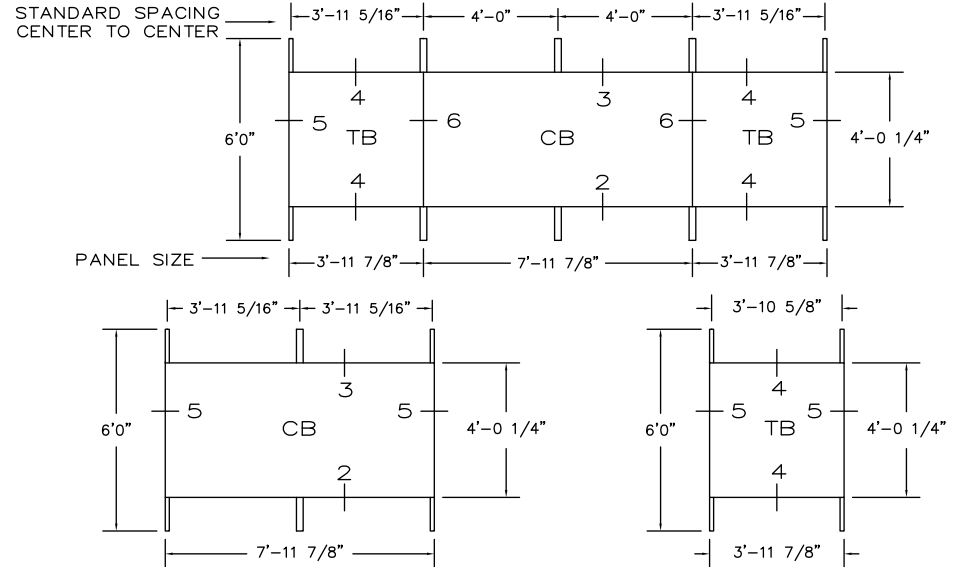

CLARIDGE MODULAR SERIES
SCALE - 1/2" = 1"

TYPICAL CLARIDGE MODULAR CHALKBOARD/TACKBOARD INSTALLATION SHOWING TYPICAL STANDARD SPACING, STANDARD HEIGHT & BOARD SIZE

ALL PANELS ARE APPROX. 1/2" THICK OVERALL

PORCELAIN ENAMEL PANEL TYPE	CORE	PANEL BACKING	SIZE H-W
VITRACITE CHALKBOARD	STANDARD CORE MDF	MOISTURE BARRIER BACK	3' X 4'
LCSII MARKERBOARD	STANDARD FORMALDEHYDE FREE CORE DURACORE	OPTIONAL FOIL SHEET ALUMINUM STEEL	4' X 4'
			4' X 6'
			4' X 8'

TACKBOARD PANELS	SERIES NUMBER	PANEL MAKE-UP	SIZE H-W
CLARIDGE CORK	#1100	CLARIDGE COLORED CORK ON HARDBOARD	
TAN NUCORK	#550	TAN NUCORK ON HARDBOARD	3' X 4'
FABRICORK	#1550	VINYL FABRIC ON CORK UNDERLAY ON HARDBOARD	4' X 4'
FABRICORK	#1380A	VINYL FABRIC ON DURACORE	4' X 6'
DESIGNER SERIES	#3102	DESIGNER FABRIC ON CORK UNDERLAY ON HARDBOARD	4' X 8'
HOOK-FAB	#934	HOOK-FAB ON CORK UNDERLAY ON HARDBOARD	

CLARIDGE MODULAR TRIM DETAIL

SCALE = FULL SIZE