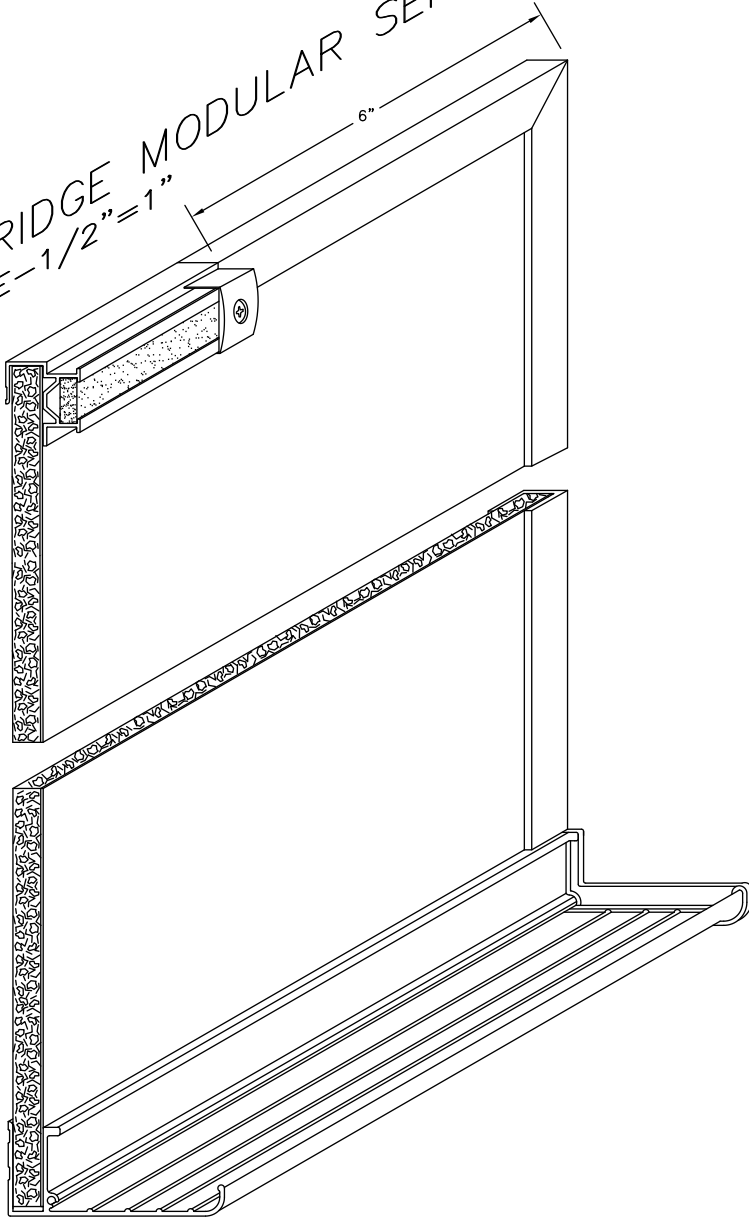

CLARIDGE MODULAR SERIES
SCALE - 1/2" = 1"

TYPICAL CLARIDGE MODULAR CHALKBOARD/TACKBOARD INSTALLATION SHOWING TYPICAL STANDARD SPACING, STANDARD HEIGHT & BOARD SIZE

ALL PANELS ARE APPROX. 1/2" THICK OVERALL

PORCELAIN ENAMEL PANEL TYPE	CORE	PANEL BACKING	SIZE H-W
VITRACITE CHALKBOARD	STANDARD CORE MDF	MOISTURE BARRIER BACK	3' X 4'
LCSII MARKERBOARD	STANDARD FORMALDEHYDE FREE CORE DURACORE	OPTIONAL FOIL SHEET ALUMINUM STEEL	4' X 4'
			4' X 6'
			4' X 8'

TACKBOARD PANELS	SERIES NUMBER	PANEL MAKE-UP	SIZE H-W
CLARIDGE CORK	#1100	CLARIDGE COLORED CORK ON HARDBOARD	
TAN NUCORK	#550	TAN NUCORK ON HARDBOARD	3' X 4'
FABRICORK	#1550	VINYL FABRIC ON CORK UNDERLAY ON HARDBOARD	4' X 4'
FABRICORK	#1380A	VINYL FABRIC ON DURACORE	4' X 6'
DESIGNER SERIES	#3102	DESIGNER FABRIC ON CORK UNDERLAY ON HARDBOARD	4' X 8'
HOOK-FAB	#934	HOOK-FAB ON CORK UNDERLAY ON HARDBOARD	