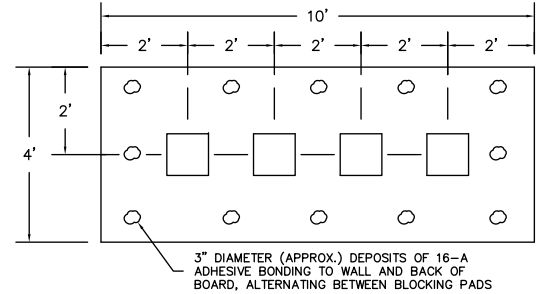

BLOCKING PAD PLACEMENT
TYPICAL INSTALLATION FOR 4' TALL BOARD

TYPICAL INSTALLATION FOR 5' TALL BOARD

PANEL SIZES UP TO 4'-0" HIGH X 16'-0" WIDE IN ONE PIECE
ALL PANELS ARE APPROX. 1/2" THICK OVERALL

PORCELAIN ENAMEL PANEL TYPE	CORE	PANEL BACKING
VITRACITE CHALKBOARD	STANDARD CORE MDF	MOISTURE BARRIER BACK
LCSII MARKERBOARD	STANDARD FORMALDEHYDE FREE CORE DURACORE	OPTIONAL FOIL SHEET ALUMINUM STEEL

CLARIDGE SERIES 185
 FACTORY BUILT UNITS
 TRIM SECTION DETAILS
 SCALE=FULL SIZE