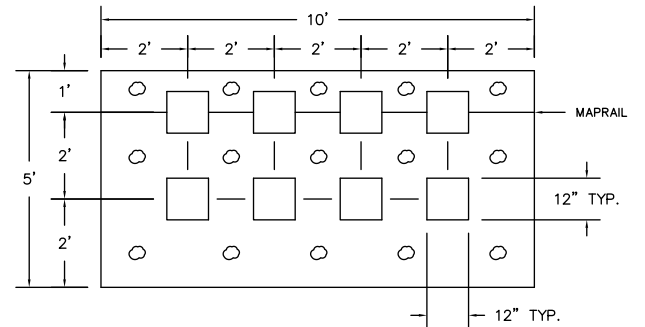

BLOCKING PAD PLACEMENT
TYPICAL INSTALLATION FOR 4' TALL BOARD

TYPICAL INSTALLATION FOR 5' TALL BOARD

PANEL SIZES UP TO 4'-0" HIGH X 16'-0" WIDE IN ONE PIECE
ALL PANELS ARE APPROX. 1/2" THICK OVERALL

PORCELAIN ENAMEL PANEL TYPE	CORE	PANEL BACKING
VITRACITE CHALKBOARD	STANDARD CORE MDF	MOISTURE BARRIER BACK
LCSII MARKERBOARD	STANDARD FORMALDEHYDE FREE CORE DURACORE	OPTIONAL FOIL SHEET ALUMINUM STEEL

TACKBOARD PANELS	SERIES NUMBER	PANEL MAKE-UP
CLARIDGE CORK	#1100	CLARIDGE COLORED CORK ON HARDBOARD
TAN NUCORK	#550	TAN NUCORK ON HARDBOARD
FABRICORK	#1550	VINYL FABRIC ON CORK UNDERLAY ON HARDBOARD
FABRICORK	#1380A	VINYL FABRIC ON DURACORE
DESIGNER SERIES	#3102	DESIGNER FABRIC ON CORK UNDERLAY ON HARDBOARD
HOOK-FAB	#934	HOOK-FAB ON CORK UNDERLAY ON HARDBOARD

CLARIDGE SERIES 185
 FACTORY BUILT UNITS
 TRIM SECTION DETAILS
 SCALE=FULL SIZE