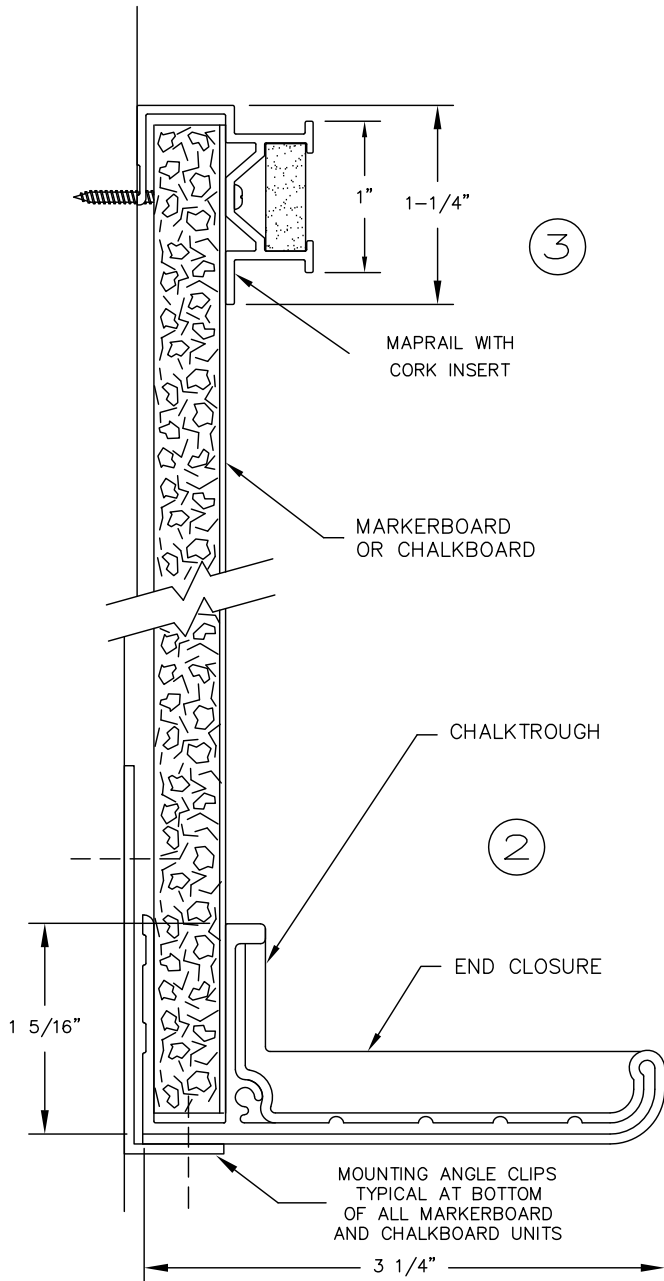

CLARIDGE SERIES 4  
SCALE - 1/2" = 1"

PANEL SIZES UP TO 4'-0" HIGH X 16'-0" WIDE IN ONE PIECE  
ALL PANELS ARE APPROX. 1/2" THICK OVERALL

PORCELAIN ENAMEL PANEL TYPE	CORE	PANEL BACKING
PORCELAIN CHALKBOARD LCSII MARKERBOARD	STANDARD CORE MDF STANDARD FORMALDEHYDE FREE CORE DURACORE	MOISTURE BARRIER BACK OPTIONAL FOIL SHEET ALUMINUM STEEL

TACKBOARD PANELS	SERIES NUMBER	PANEL MAKE-UP
CLARIDGE CORK	#1100	CLARIDGE COLORED CORK ON HARDBOARD
TAN NUCORK	#550	TAN NUCORK ON HARDBOARD
FABRICORK	#1550	VINYL FABRIC ON CORK UNDERLAY ON HARDBOARD
FABRICORK	#1380A	VINYL FABRIC ON DURACORE
DESIGNER SERIES	#3102	DESIGNER FABRIC ON CORK UNDERLAY ON HARDBOARD
HOOK-FAB	#934	HOOK-FAB ON CORK UNDERLAY ON HARDBOARD

# CLARIDGE SERIES 4 FACTORY BUILT UNITS

TRIM SECTION DETAILS  
SCALE=FULL SIZE

MOUNTING ANGLE CLIPS  
TYPICAL AT TOP & BOTTOM OF ALL TB UNITS.