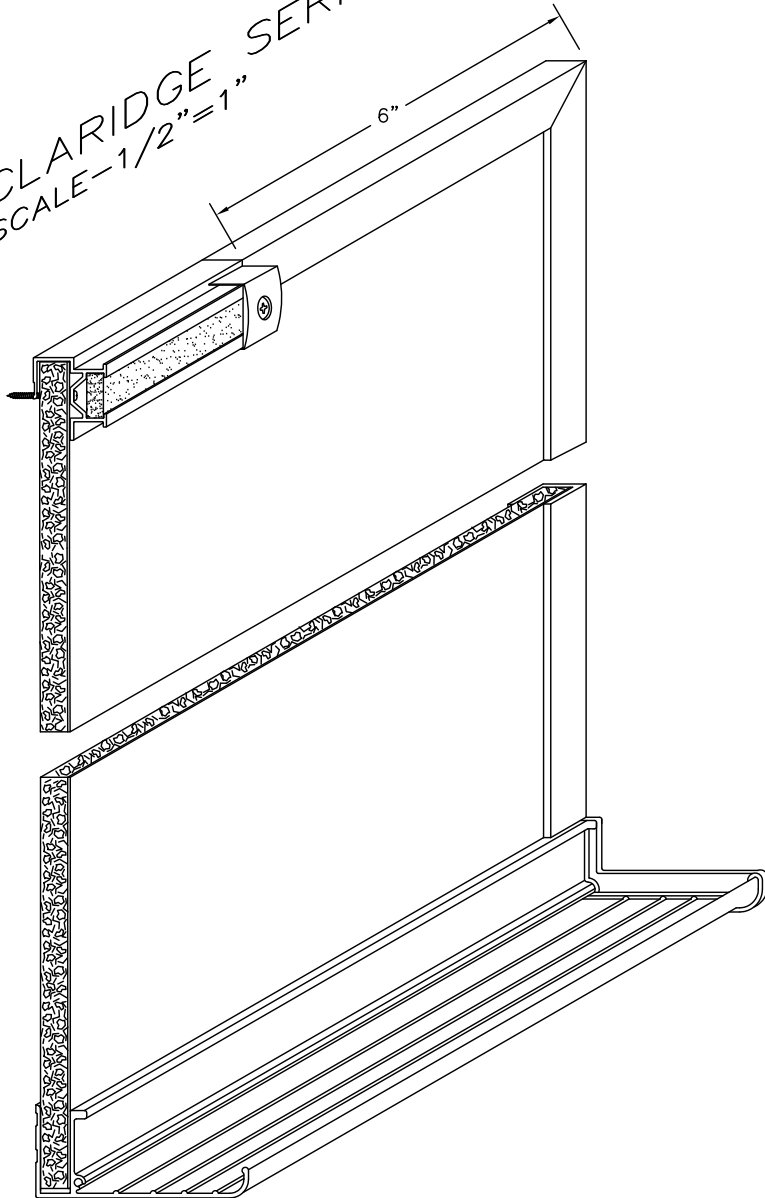

CLARIDGE SERIES 4  
SCALE - 1/2" = 1"

PANEL SIZES UP TO 4'-0" HIGH X 16'-0" WIDE IN ONE PIECE  
ALL PANELS ARE APPROX. 1/2" THICK OVERALL

PORCELAIN ENAMEL PANEL TYPE	CORE	PANEL BACKING
PORCELAIN CHALKBOARD LCSII MARKERBOARD	STANDARD CORE MDF STANDARD FORMALDEHYDE FREE CORE DURACORE	MOISTURE BARRIER BACK OPTIONAL FOIL SHEET ALUMINUM STEEL

TACKBOARD PANELS	SERIES NUMBER	PANEL MAKE-UP
CLARIDGE CORK	#1100	CLARIDGE COLORED CORK ON HARDBOARD
TAN NUCORK	#550	TAN NUCORK ON HARDBOARD
FABRICORK	#1550	VINYL FABRIC ON CORK UNDERLAY ON HARDBOARD
FABRICORK	#1380A	VINYL FABRIC ON DURACORE
DESIGNER SERIES	#3102	DESIGNER FABRIC ON CORK UNDERLAY ON HARDBOARD
HOOK-FAB	#934	HOOK-FAB ON CORK UNDERLAY ON HARDBOARD

# CLARIDGE SERIES 4 FACTORY BUILT UNITS

TRIM SECTION DETAILS  
SCALE=FULL SIZE

MOUNTING ANGLE CLIPS  
TYPICAL AT TOP & BOTTOM OF ALL TB UNITS.