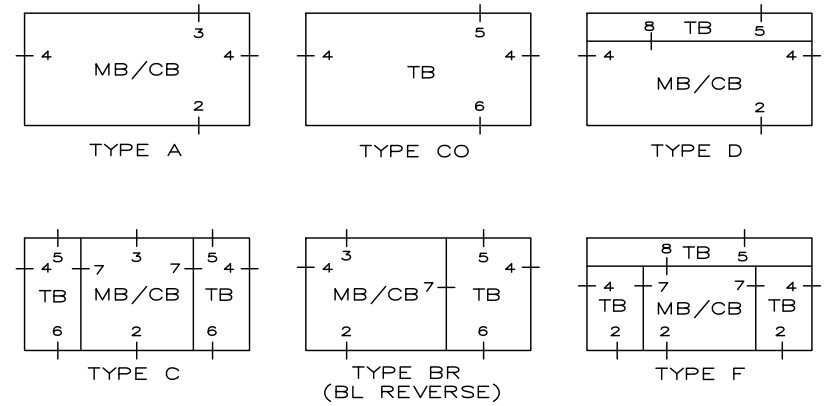

CLARIDGE SERIES 4  
SCALE - 1/2" = 1"

PANEL SIZES UP TO 4'-0" HIGH X 16'-0" WIDE IN ONE PIECE  
ALL PANELS ARE APPROX. 1/2" THICK OVERALL

PORCELAIN ENAMEL PANEL TYPE	CORE	PANEL BACKING
PORCELAIN CHALKBOARD LCSII MARKERBOARD	STANDARD CORE MDF STANDARD FORMALDEHYDE FREE CORE DURACORE	MOISTURE BARRIER BACK OPTIONAL FOIL SHEET ALUMINUM STEEL

TACKBOARD PANELS	SERIES NUMBER	PANEL MAKE-UP
CLARIDGE CORK	#1100	CLARIDGE COLORED CORK ON HARDBOARD
TAN NUCORK	#550	TAN NUCORK ON HARDBOARD
FABRICORK	#1550	VINYL FABRIC ON CORK UNDERLAY ON HARDBOARD
FABRICORK	#1380A	VINYL FABRIC ON DURACORE
DESIGNER SERIES	#3102	DESIGNER FABRIC ON CORK UNDERLAY ON HARDBOARD
HOOK-FAB	#934	HOOK-FAB ON CORK UNDERLAY ON HARDBOARD

# CLARIDGE SERIES 4 FACTORY BUILT UNITS

TRIM SECTION DETAILS  
SCALE=FULL SIZE

MOUNTING ANGLE CLIPS  
TYPICAL AT TOP & BOTTOM OF ALL TB UNITS.