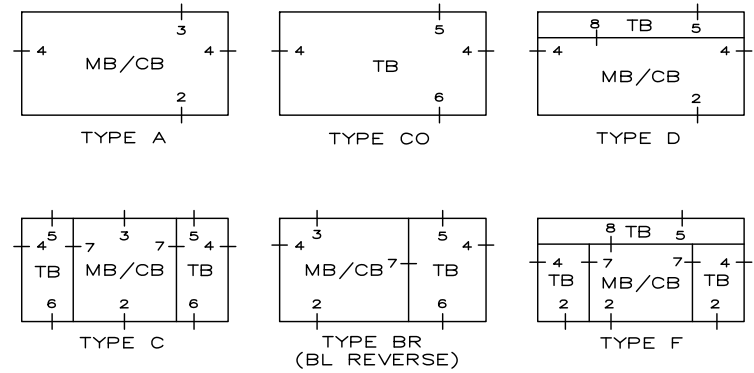

CLARIDGE SERIES 5
SCALE - 1/2" = 1"

PANEL SIZES UP TO 4'-0" HIGH X 16'-0" WIDE IN ONE PIECE
ALL PANELS ARE APPROX. 1/2" THICK OVERALL

PORCELAIN ENAMEL PANEL TYPE	CORE	PANEL BACKING
PORCELAIN CHALKBOARD	STANDARD CORE MDF	MOISTURE BARRIER BACK
LCSII MARKERBOARD	STANDARD FORMALDEHYDE FREE CORE DURACORE	OPTIONAL FOIL SHEET ALUMINUM STEEL

TACKBOARD PANELS	SERIES NUMBER	PANEL MAKE-UP
CLARIDGE CORK	#1100	CLARIDGE COLORED CORK ON HARDBOARD
TAN NUCORK	#550	TAN NUCORK ON HARDBOARD
FABRICORK	#1550	VINYL FABRIC ON CORK UNDERLAY ON HARDBOARD
FABRICORK	#1380A	VINYL FABRIC ON DURACORE
DESIGNER SERIES	#3102	DESIGNER FABRIC ON CORK UNDERLAY ON HARDBOARD
HOOK-FAB	#934	HOOK-FAB ON CORK UNDERLAY ON HARDBOARD

CLARIDGE SERIES 5 FACTORY BUILT UNITS

TRIM SECTION DETAILS
SCALE=FULL SIZE