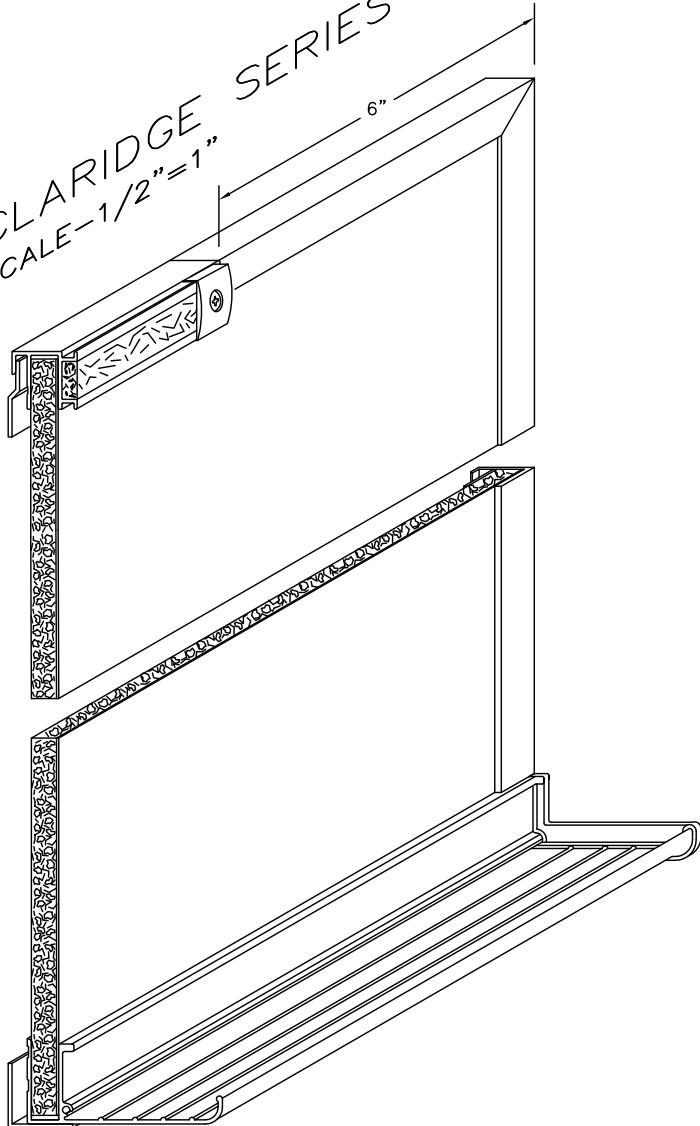

CLARIDGE SERIES 5
SCALE - 1/2" = 1"

PANEL SIZES UP TO 4'-0" HIGH X 16'-0" WIDE IN ONE PIECE
ALL PANELS ARE APPROX. 1/2" THICK OVERALL

PORCELAIN ENAMEL PANEL TYPE	CORE	PANEL BACKING
PORCELAIN CHALKBOARD	STANDARD CORE MDF	MOISTURE BARRIER BACK
LCSII MARKERBOARD	STANDARD FORMALDEHYDE FREE CORE DURACORE	OPTIONAL FOIL SHEET ALUMINUM STEEL

TACKBOARD PANELS	SERIES NUMBER	PANEL MAKE-UP
CLARIDGE CORK	#1100	CLARIDGE COLORED CORK ON HARDBOARD
TAN NUCORK	#550	TAN NUCORK ON HARDBOARD
FABRICORK	#1550	VINYL FABRIC ON CORK UNDERLAY ON HARDBOARD
FABRICORK	#1380A	VINYL FABRIC ON DURACORE
DESIGNER SERIES	#3102	DESIGNER FABRIC ON CORK UNDERLAY ON HARDBOARD
HOOK-FAB	#934	HOOK-FAB ON CORK UNDERLAY ON HARDBOARD