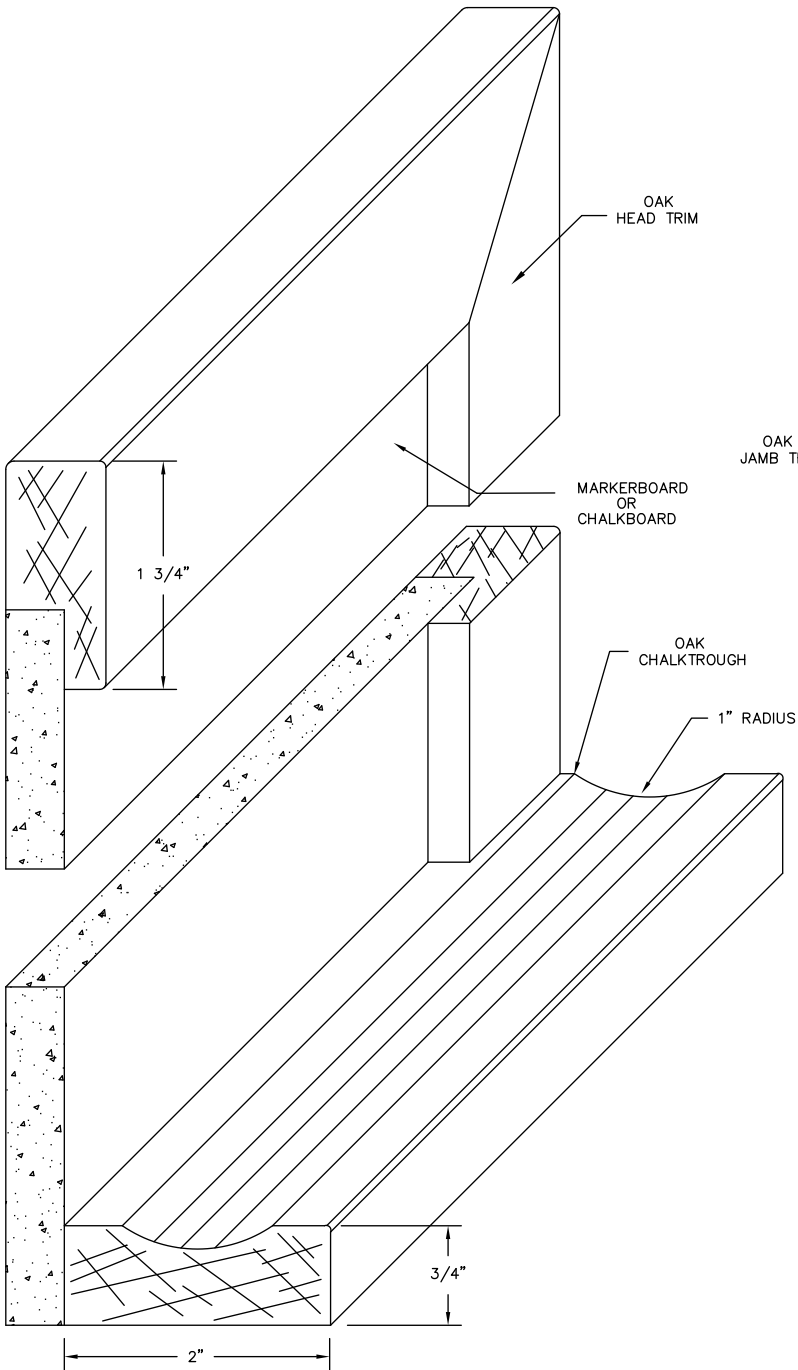

CLARIDGE FACTORY BUILT  
700 SERIES UNITS  
TRIM SECTION DETAIL=FULL SIZE

DETAIL AT BACK OF BOARD SHOWING  
TYPICAL CORNER WITH KEYHOLE HANGER.  
SCALE = 1/2 FULL SIZE