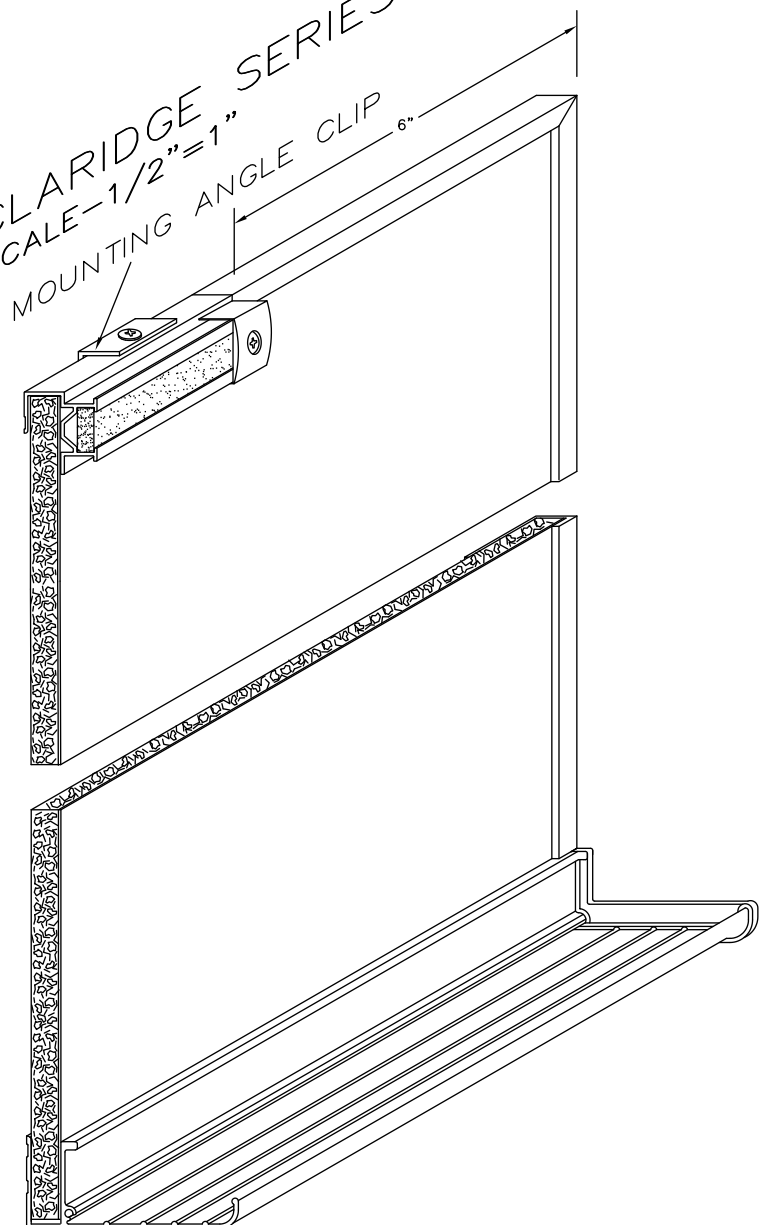

CLARIDGE SERIES 8  
SCALE - 1/2" = 1"

PANEL SIZES UP TO 4'-0" HIGH X 12'-0" WIDE IN ONE PIECE  
ALL PANELS ARE APPROX. 1/2" THICK OVERALL

PORCELAIN ENAMEL PANEL TYPE	CORE	PANEL BACKING
VITRACITE CHALKBOARD	STANDARD CORE MDF	MOISTURE BARRIER BACK
LCSII MARKERBOARD	STANDARD FORMALDEHYDE FREE CORE DURACORE	OPTIONAL FOIL SHEET ALUMINUM STEEL

TACKBOARD PANELS	SERIES NUMBER	PANEL MAKE-UP
CLARIDGE CORK	#1100	CLARIDGE COLORED CORK ON HARDBOARD
TAN NUCORK	#550	TAN NUCORK ON HARDBOARD
FABRICORK	#1550	VINYL FABRIC ON CORK UNDERLAY ON HARDBOARD
FABRICORK	#1380A	VINYL FABRIC ON DURACORE
DESIGNER SERIES	#3102	DESIGNER FABRIC ON CORK UNDERLAY ON HARDBOARD
HOOK-FAB	#934	HOOK-FAB ON CORK UNDERLAY ON HARDBOARD

**CLARIDGE SERIES 8  
FACTORY BUILT UNITS**  
TRIM SECTION DETAILS  
SCALE=FULL SIZE