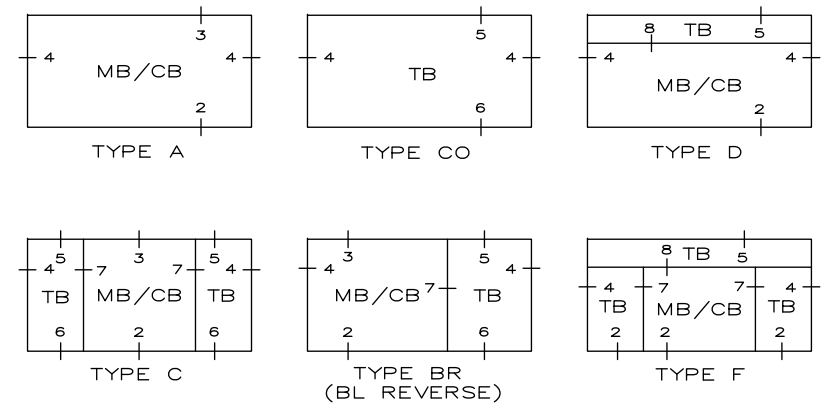

CLARIDGE SERIES 8  
SCALE - 1/2" = 1"

PANEL SIZES UP TO 4'-0" HIGH X 12'-0" WIDE IN ONE PIECE  
ALL PANELS ARE APPROX. 1/2" THICK OVERALL

PORCELAIN ENAMEL PANEL TYPE	CORE	PANEL BACKING
VITRACITE CHALKBOARD	STANDARD CORE MDF	MOISTURE BARRIER BACK
LCSII MARKERBOARD	STANDARD FORMALDEHYDE FREE CORE DURACORE	OPTIONAL FOIL SHEET ALUMINUM STEEL

TACKBOARD PANELS	SERIES NUMBER	PANEL MAKE-UP
CLARIDGE CORK	#1100	CLARIDGE COLORED CORK ON HARDBOARD
TAN NUCORK	#550	TAN NUCORK ON HARDBOARD
FABRICORK	#1550	VINYL FABRIC ON CORK UNDERLAY ON HARDBOARD
FABRICORK	#1380A	VINYL FABRIC ON DURACORE
DESIGNER SERIES	#3102	DESIGNER FABRIC ON CORK UNDERLAY ON HARDBOARD
HOOK-FAB	#934	HOOK-FAB ON CORK UNDERLAY ON HARDBOARD

**CLARIDGE SERIES 8  
FACTORY BUILT UNITS**  
TRIM SECTION DETAILS  
SCALE=FULL SIZE