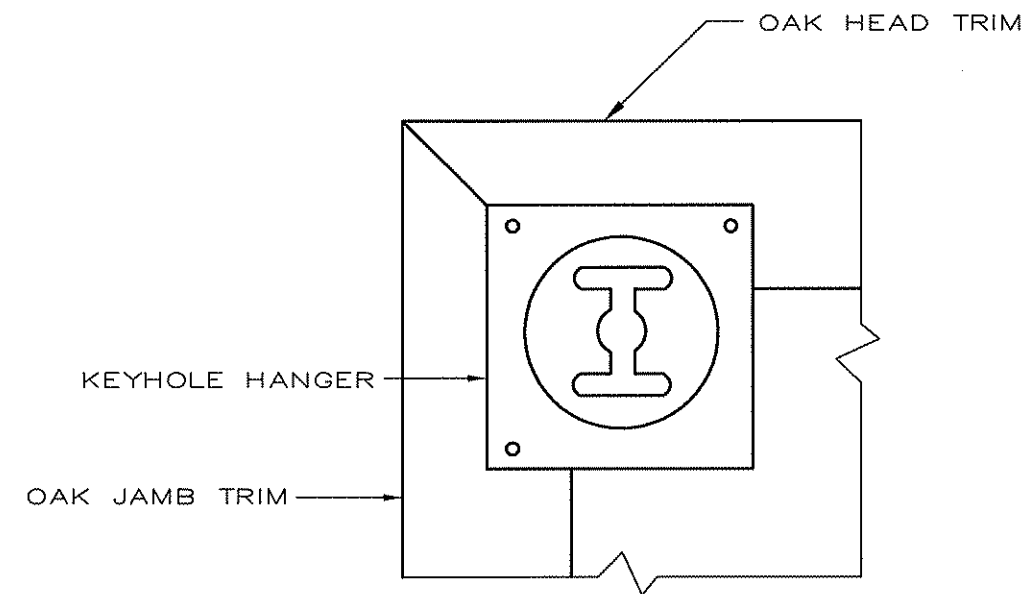

CLARIDGE FACTORY BUILT 700 SERIES MARKERBOARD UNITS

DETAIL AT BACK OF BOARD SHOWING
TYPICAL CORNER WITH KEYHOLE HANGER.
SCALE = 1/2 FULL SIZE